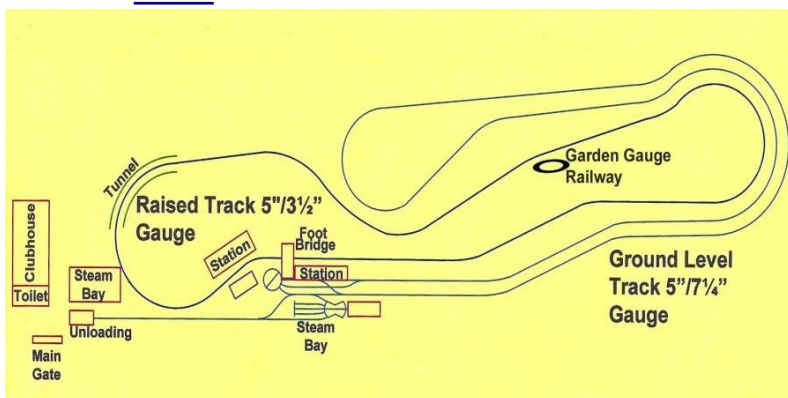

Do you live near Northampton and need to keep the children amused for an hour or two? *Who's it for?* Mum, dad, children, and their friends - in fact, the whole family.

Where? In the corner of Delapre Park nearest to the town centre. Turn from London Road into the entrance road to Delapre Abbey and then immediately left and park in the field. Post Code: NN4 8AJ

What's the cost? Train rides are £1.50 per ride. Entry to the site is **free**. Parking is **free** *When?* Once a month from May to October, on the first dates listed below, 2 to 5pm. Refreshments are available and there are toilets on site.

What is NSME? NSME is Northampton Society of Model Engineers Ltd. We are a friendly group of like-minded people aiming to encourage, develop and provide facilities for the hobby of model engineering.

Anything else? Apart from public running as above, we run birthday parties on some Saturdays and Sundays throughout the summer. Please see the birthday party section of our website [HERE](#).

Website - more detailed information: www.nsme.co.uk

2024 Public Run Dates ....

May 6, Jun 2, Jul 7, Aug 4, Sep 1, Oct 6 .

Email: Secretary@nsme.co.uk